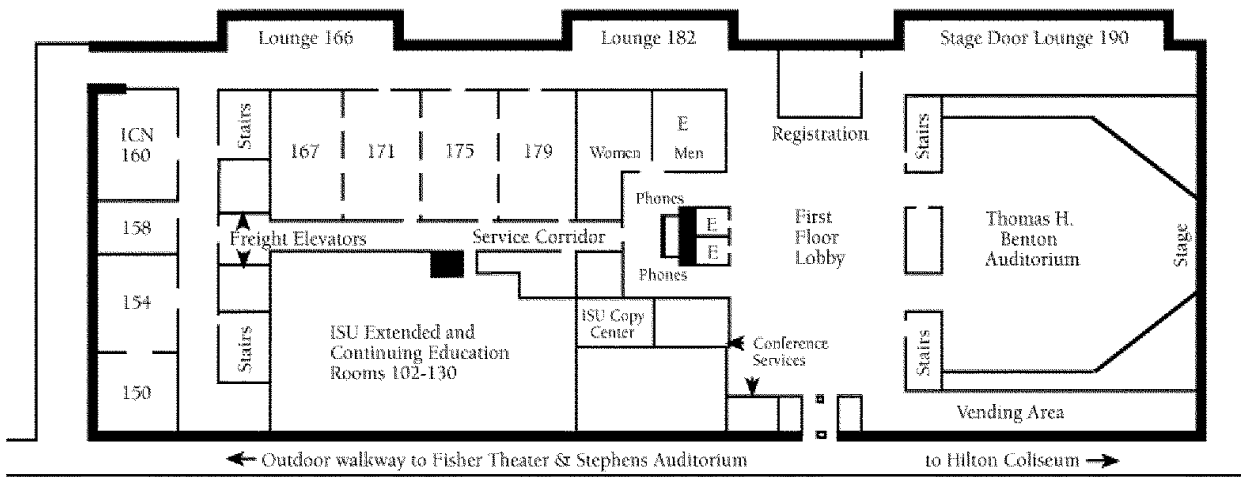

**SECOND FLOOR**

**FIRST FLOOR**

**GROUND FLOOR**

# SCHEMAN BUILDING FLOOR PLAN

# State Science & Technology Fair Hilton Coliseum 2011 East Area

Green Room

Coat Rack

Buffet Line

284 Display spaces on main floor  
256 Display spaces on outer concourse

**State Science & Technology Fair**  
March 28-29, 2008